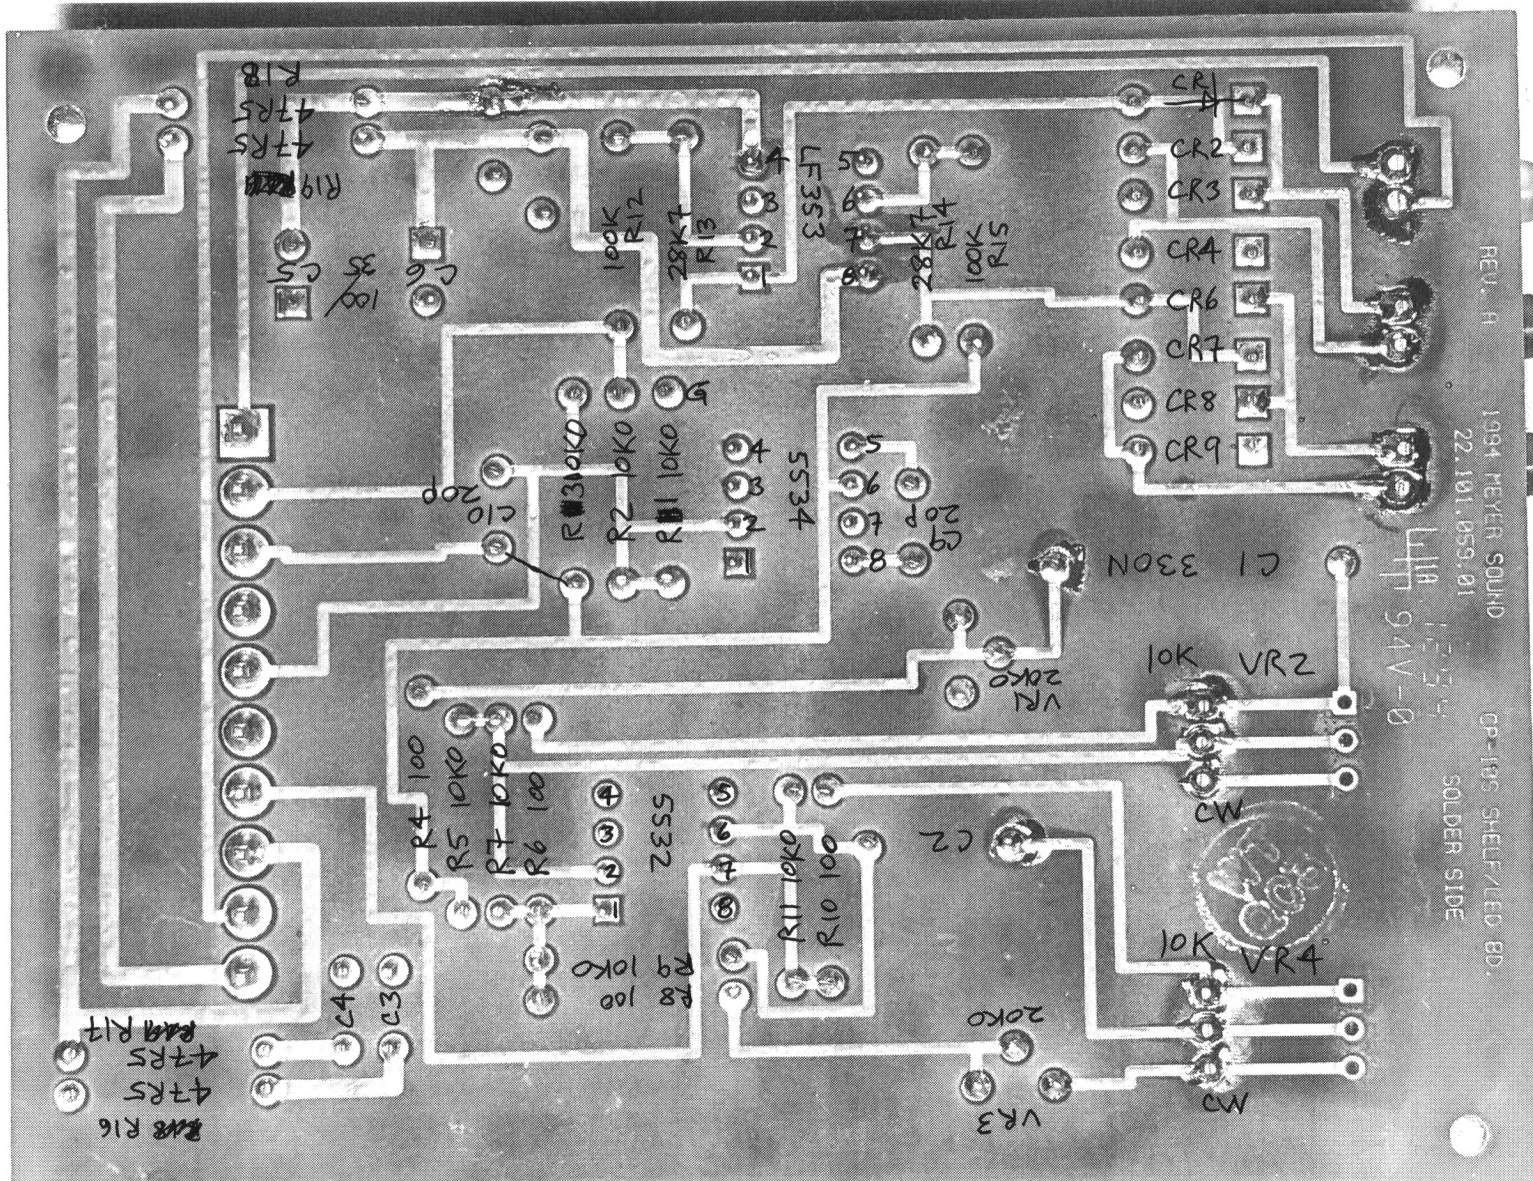

MEYER CP10 I/O BOARD INPUT AMPS

MEYER CP10 I/O BOARD OUTPUT AMPS

PWR  
IN  
CLIP  
OUT

MEYER CPIO LED/SHELF BOARD

MEYER CP10 FILTER BOARD