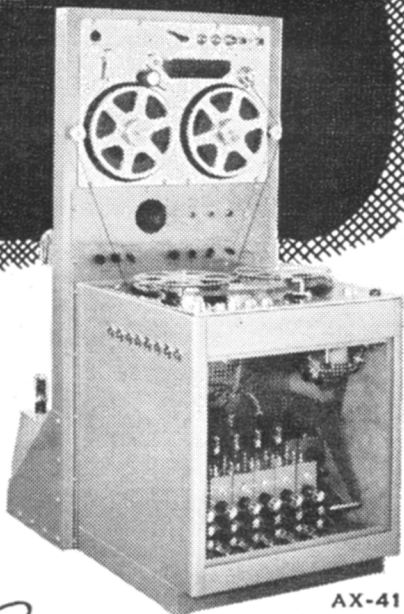

CRITICAL

Instrumentation

RECORDING

to
100,000
cps!

Standard
Models to
50,000 cps.

•
Custom-built
Models to
100,000 cps.

AX-41

PRECISION-PERFORMANCE

Unrivalled in audio spectrum recording . . .
pioneers in critical instrumentation re-
cording . . . 1 to 14 channel models.

AMPEX

Ampex Electric Corp.
San Carlos, California

Magnetic Tape RECORDERS

Standard of the Great Radio Shows